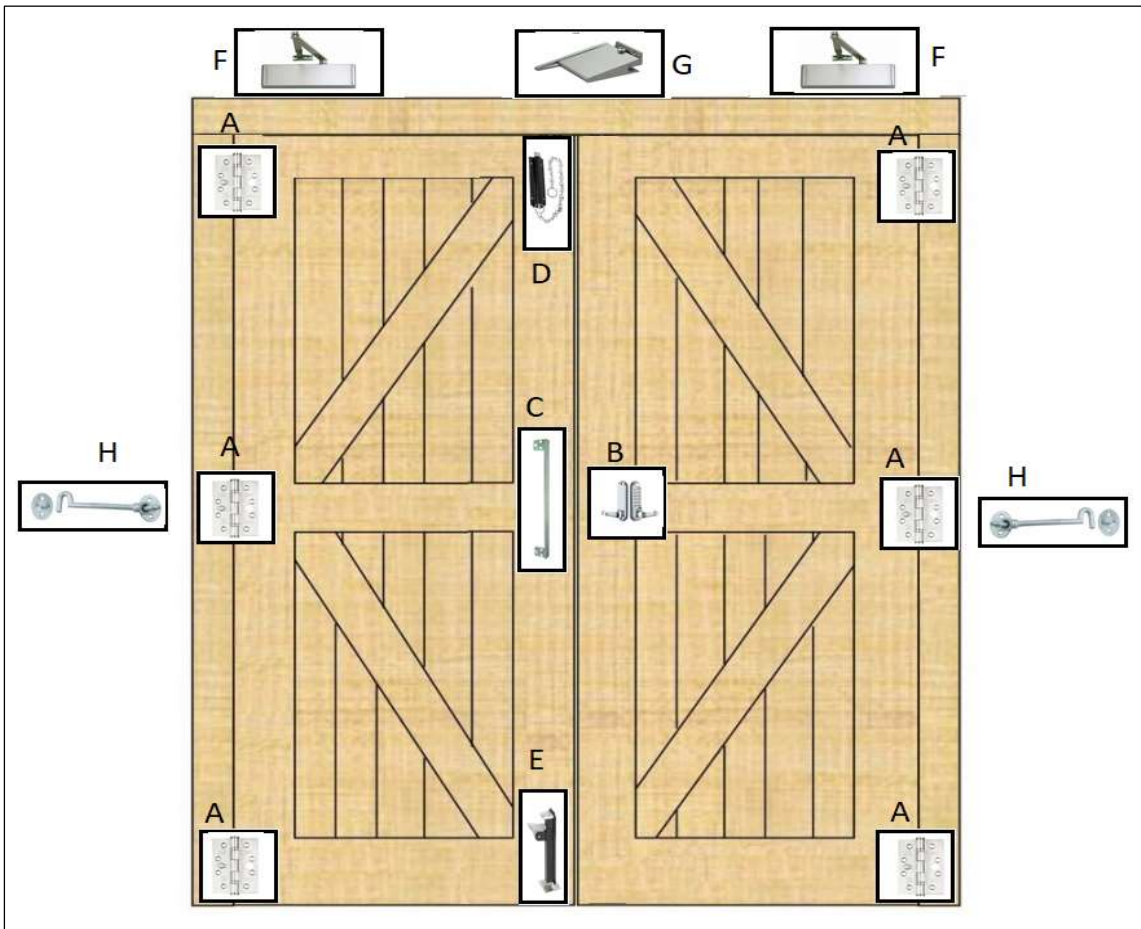

**Binstores -**

(Push button locks as standard so refuse collectors can access)

**Double -**

Code	Item	UOM	Quantity	Price	Total
ZHSSDB243SS	(A) 102mm SSS Grade 13 Security Hinge	Pairs	3		
L13907	(B) HD PVD SSS Lever Push Button Lock with Thumb Turn internally	No	1		
L14923	(C) SS Edge Anti Thrust Plate	No	1		
66	(D) 200mm BJP Chain Bolt	No	1		
68.200.BLK	(E) 200mm BJP Foot Bolt	No	1		
TS5.224V.SSS	(F) SE ADJ Power 2-4 Overhead Door Closer	No	2		
10119	(G) SAA Door Selector	No	1		
37.GALV.200MM	(H) Cabin Hook c/w Eye	No	2		
S.7.SSS	"Door To Be Kept Locked" Sign	No	2		
					<b>£0.00</b>

**Single -**

Code	Item	UOM	Quantity	Price	Total
ZHSSDB243SS	(A) 102mm SSS Grade 13 Security Hinge	Pairs	1.5		
L13907	(B) HD PVD SSS Lever Push Button Lock with Thumb Turn internally	No	1		
L14923	(C) SS Edge Anti Thrust Plate	No	1		
TS5.224V.SSS	(F) SE ADJ Power 2-4 Overhead Door Closer	No	1		
37.GALV.200MM	(H) Cabin Hook c/w Eye	No	1		
S.7.SSS	"Door To Be Kept Locked" Sign	No	1		
					<b>£0.00</b>