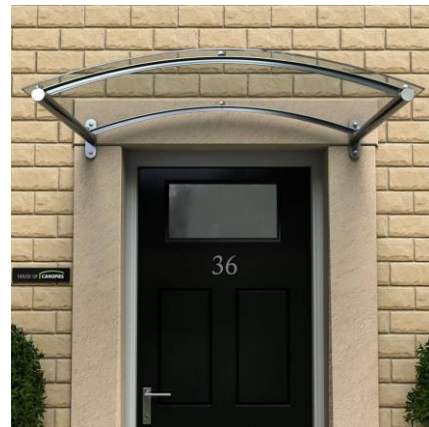

Glass and Polycarbonate canopies.