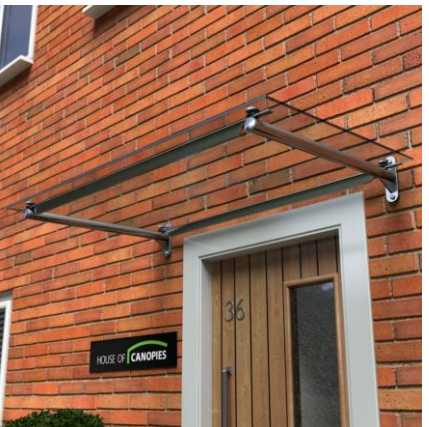

Glass and Polycarbonate canopies.