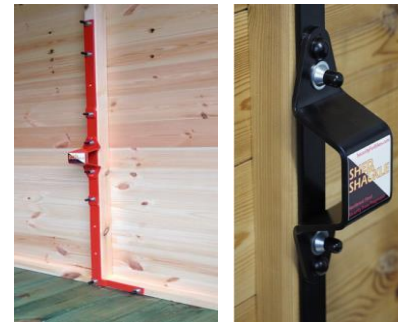

Popular Sizes 6x4,7x5,8x6,10x8

Supplied with or without windows

Supplied with Sold Secure lock if required

Supplied in Shiplap or Overlap

Various styles and sizes available

Shed Shackle Cycle Security Anchor